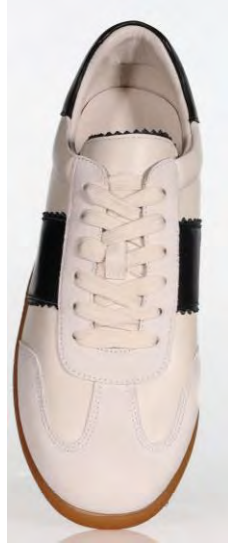

Hybrid – Gold/Ivory Nappa, Lavender Suede/Lavender Soft Sage Nappa, Ivory Suede/Ivory Black Nappa, Ink Suede/Ink Ivory Nappa Cream

---