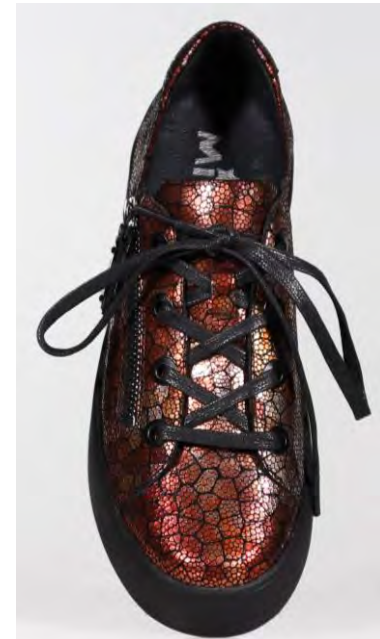

**Theo** – Gold, Black Milled Suede

---

**Willott** – Black Tri Emboss White Sole, Café Croco Emboss White Sole, Ink Croco Emboss White Sole,

**Willott** – Black Croco Emboss Black Sole, Bronze Black, Dark Silver White Sole,

---

Devoted – Neon Pink Milled, Black Patent

Eye Pop– Silver Perf, White

Ellie— Sunshine Woven Leather, Grass Metallic Woven Leather, Black Woven Leather

Izzy – Pop Of Pink Patent, Tangerine Patent, Ink Patent/White Upper Stitch

---

Izzy – Silver Linen Emboss, Black Linen Emboss High Shine

**Zip Pop** – Blue Mosaic, Bronze Mosaic, Winter Rose Gold Metallic, Soft Silver,

Kerri- Dark Ballet Pink, Cobalt, Khaki

Kerri – Chartreuse Metallic Croco, Burnt Orange Metallic Croco, Black Nappa