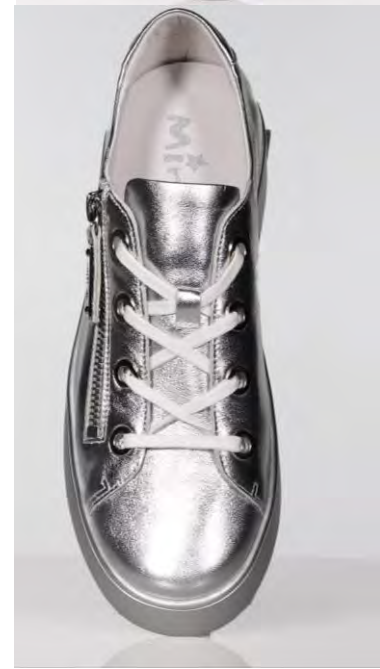

Zip Pop – Blue Mosaic, Bronze Mosaic, Winter Rose Gold Metallic, Soft Silver,