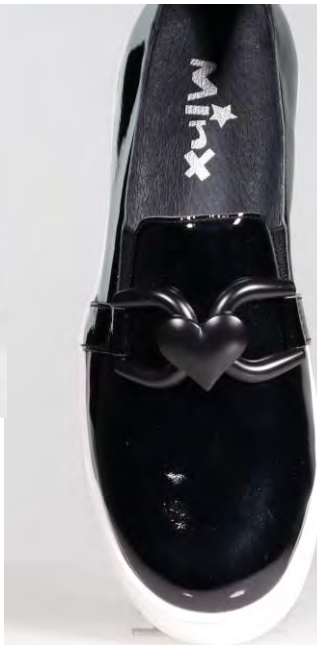

**Theo** – Gold, Black Milled Suede

---

**Willott** – Black Tri Emboss White Sole, Café Croco Emboss White Sole, Ink Croco Emboss White Sole,

**Willott** – Black Croco Emboss Black Sole, Bronze Black, Dark Silver White Sole,

---

Devoted – Neon Pink Milled, Black Patent

Eye Pop– Silver Perf, White

Ellie— Sunshine Woven Leather, Grass Metallic Woven Leather, Black Woven Leather

Izzy – Pop Of Pink Patent, Tangerine Patent, Ink Patent/White Upper Stitch