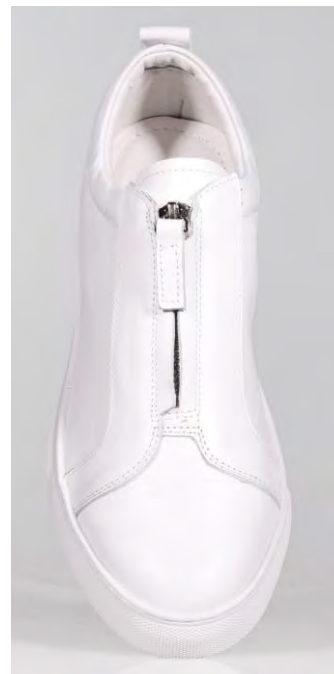

**Bandit** – Floral Bold Burst, Cobalt Marigold Daisy, Paint Ball Multi

Bowbar – Cobalt, Hot Pink

Milano – White Milled, Pewter, Black Milled

---

Zoe – Black milled, White, Hot Pink

Lara— Black Floral Emboss, Navy Nappa, Gold

**Theo** – Gold, Black Milled Suede

---

**Willott** – Black Tri Emboss White Sole, Café Croco Emboss White Sole, Ink Croco Emboss White Sole,

**Willott** – Black Croco Emboss Black Sole, Bronze Black, Dark Silver White Sole,