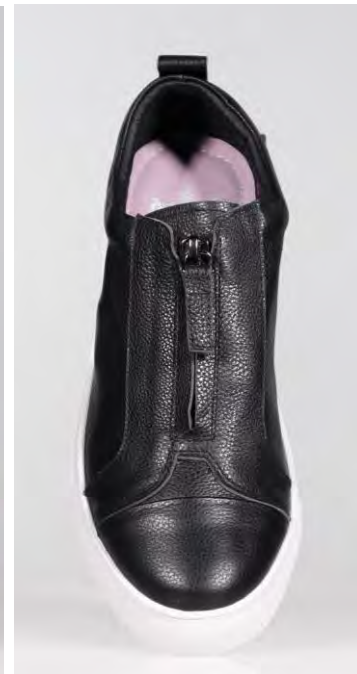

**Bandit** – Floral Bold Burst, Cobalt Marigold Daisy, Paint Ball Multi

Bowbar – Cobalt, Hot Pink

Milano – White Milled, Pewter, Black Milled

---

Zoe – Black milled, White, Hot Pink

Lara— Black Floral Emboss, Navy Nappa, Gold

**Theo** – Gold, Black Milled Suede

---

**Willott** – Black Tri Emboss White Sole, Café Croco Emboss White Sole, Ink Croco Emboss White Sole,

**Willott** – Black Croco Emboss Black Sole, Bronze Black, Dark Silver White Sole,

---

Devoted – Neon Pink Milled, Black Patent

Eye Pop– Silver Perf, White

Ellie— Sunshine Woven Leather, Grass Metallic Woven Leather, Black Woven Leather

Izzy – Pop Of Pink Patent, Tangerine Patent, Ink Patent/White Upper Stitch