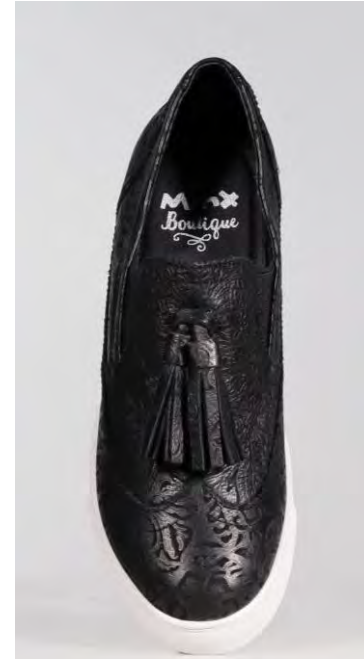

**Bandit** – Floral Bold Burst, Cobalt Marigold Daisy, Paint Ball Multi

Bowbar – Cobalt, Hot Pink

Milano – White Milled, Pewter, Black Milled

---

Zoe – Black milled, White, Hot Pink

Lara— Black Floral Emboss, Navy Nappa, Gold

**Theo** – Gold, Black Milled Suede

---

**Willott** – Black Tri Emboss White Sole, Café Croco Emboss White Sole, Ink Croco Emboss White Sole,

**Willott** – Black Croco Emboss Black Sole, Bronze Black, Dark Silver White Sole,

---

Devoted – Neon Pink Milled, Black Patent

Eye Pop– Silver Perf, White

Ellie— Sunshine Woven Leather, Grass Metallic Woven Leather, Black Woven Leather

Izzy – Pop Of Pink Patent, Tangerine Patent, Ink Patent/White Upper Stitch