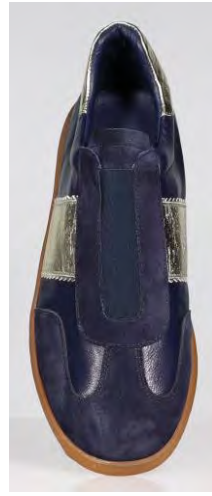

Meta – Black Suede/Ivory Black Nappa, Navy Suede/Navy Gold Nappa, Red Suede/Red Hot Pink Nappa, Ivory Suede/Ivory Nappa, Black Suede/Cheetah Black Nappa.