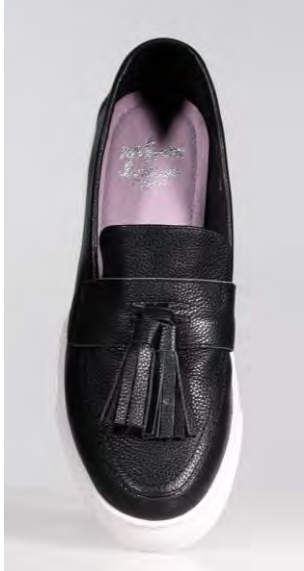

**Bandit** – Floral Bold Burst, Cobalt Marigold Daisy, Paint Ball Multi

Bowbar – Cobalt, Hot Pink

Milano – White Milled, Pewter, Black Milled

---

Zoe – Black milled, White, Hot Pink

Lara— Black Floral Emboss, Navy Nappa, Gold

**Theo** – Gold, Black Milled Suede

---

**Willott** – Black Tri Emboss White Sole, Café Croco Emboss White Sole, Ink Croco Emboss White Sole,

**Willott** – Black Croco Emboss Black Sole, Bronze Black, Dark Silver White Sole,

---

Devoted – Neon Pink Milled, Black Patent

Eye Pop– Silver Perf, White

Ellie— Sunshine Woven Leather, Grass Metallic Woven Leather, Black Woven Leather

Izzy – Pop Of Pink Patent, Tangerine Patent, Ink Patent/White Upper Stitch