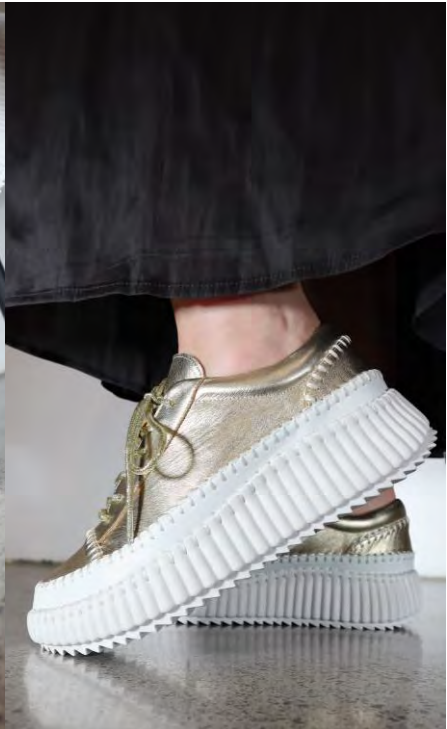

Minx

SNEAKERS 2024

Stitched Bow – Champagne Satin Leather, Ink Satin Leather, Black Satin Leather

**Stitched Bow** – Champagne Satin leather, Ink Satin leather, Black Satin leather

**Stitched up** – Mallard Mustard Bordo, Ink Cerise Hot pink, Khaki Cream Bordo, Black

---

**Stitched Up** – Mallard Mustard Bordo, Ink Cerise Hot Pink, Black, Khaki Cream Bordo

Rizzo – White Milled White Trim, Pink Pearl White Trim, Silver Milled White Trim, Gold Milled White Trim, Black/Black Trim

---

Rizzo – White Milled. Pink Pearl White Trim, Silver Milled White Trim, Gold Milled White Trim, Black/Black Trim

Pearlzie - White Milled, Pink Pearl, Silver, Gold

Pearlzies - White Milled, Pink Pearl, Silver Milled, Gold Milled, Black Milled