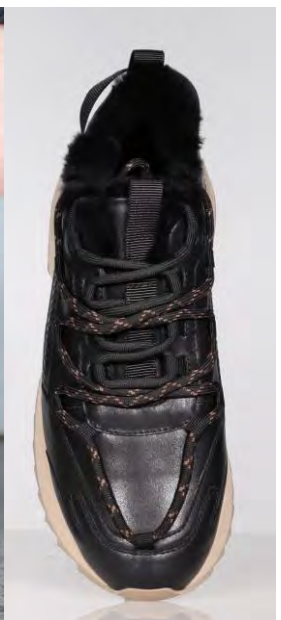

Harlow – White Black, Winter Rose Gold Metallic, Black Patent

---

Tatiana – Dark Ballet Pink, Cobalt

**Sidewalk** – Navy Satin Nappa/Lizard Print, Hot Pink Satin Nappa/Gold, Black Satin Nappa/Soft Pink

Sidewalk – Black Satin Nappa/Soft Pink

**Star Sneak** – Graphite Nappa Satin Suede, Rose Pink Nappa Satin Suede

---

Jo – Natural White Combo, Sage Silver Combo

---

Maxim – Black Nappa Quilt Black Shearling

Oakley – Black Nappa Black Shearling

Pascoe - Cream Pop Of Silver, Ink Suede Pop Of Silver