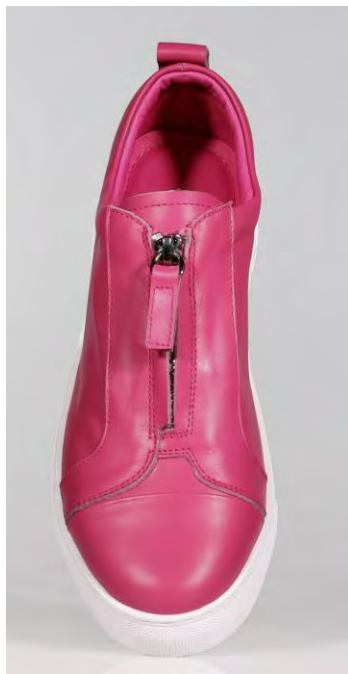

**Bandit** – Floral Bold Burst, Cobalt Marigold Daisy, Paint Ball Multi

Bowbar – Cobalt, Hot Pink

Milano – White Milled, Pewter, Black Milled

---

Zoe – Black milled, White, Hot Pink

Lara— Black Floral Emboss, Navy Nappa, Gold

**Theo** – Gold, Black Milled Suede

---

**Willott** – Black Tri Emboss White Sole, Café Croco Emboss White Sole, Ink Croco Emboss White Sole,

**Willott** – Black Croco Emboss Black Sole, Bronze Black, Dark Silver White Sole,

---

Devoted – Neon Pink Milled, Black Patent

Eye Pop– Silver Perf, White

Ellie— Sunshine Woven Leather, Grass Metallic Woven Leather, Black Woven Leather

Izzy – Pop Of Pink Patent, Tangerine Patent, Ink Patent/White Upper Stitch