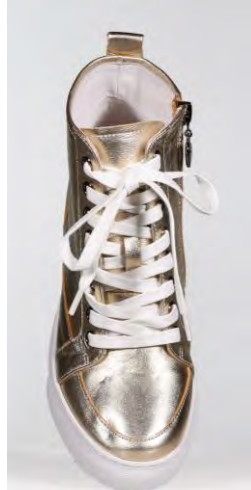

**Bandit** – Floral Bold Burst, Cobalt Marigold Daisy, Paint Ball Multi

Bowbar – Cobalt, Hot Pink

Milano – White Milled, Pewter, Black Milled

---

Zoe – Black milled, White, Hot Pink

Lara— Black Floral Emboss, Navy Nappa, Gold

**Theo** – Gold, Black Milled Suede

---

**Willott** – Black Tri Emboss White Sole, Café Croco Emboss White Sole, Ink Croco Emboss White Sole,

**Willott** – Black Croco Emboss Black Sole, Bronze Black, Dark Silver White Sole,

---

Devoted – Neon Pink Milled, Black Patent

Eye Pop– Silver Perf, White

Ellie— Sunshine Woven Leather, Grass Metallic Woven Leather, Black Woven Leather

Izzy – Pop Of Pink Patent, Tangerine Patent, Ink Patent/White Upper Stitch