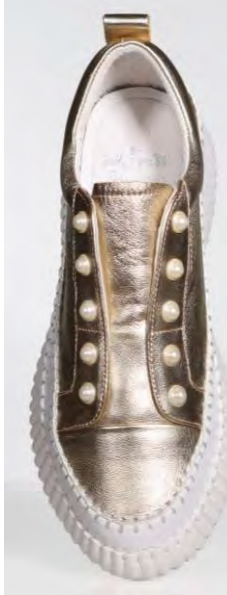

---

**Stitched Up** – Mallard Mustard Bordo, Ink Cerise Hot Pink, Black, Khaki Cream Bordo

Rizzo – White Milled White Trim, Pink Pearl White Trim, Silver Milled White Trim, Gold Milled White Trim, Black/Black Trim

---

Rizzo – White Milled. Pink Pearl White Trim, Silver Milled White Trim, Gold Milled White Trim, Black/Black Trim

Pearlzie - White Milled, Pink Pearl, Silver, Gold

Pearlzies - White Milled, Pink Pearl, Silver Milled, Gold Milled, Black Milled

**Bandit** – Floral Bold Burst, Cobalt Marigold Daisy, Paint Ball Multi

Bowbar – Cobalt, Hot Pink

Milano – White Milled, Pewter, Black Milled

---

Zoe – Black milled, White, Hot Pink

Lara— Black Floral Emboss, Navy Nappa, Gold

**Theo** – Gold, Black Milled Suede

---

**Willott** – Black Tri Emboss White Sole, Café Croco Emboss White Sole, Ink Croco Emboss White Sole,

**Willott** – Black Croco Emboss Black Sole, Bronze Black, Dark Silver White Sole,