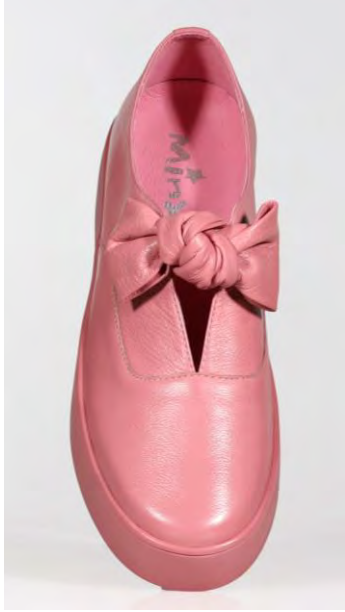

Britney – Dusty Rose, Soft Silver, Tangerine Patent Hot Pink Suede Bow, Soft Gold